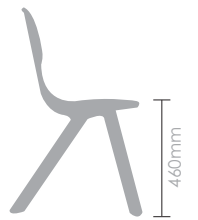

Available in 4 heights; 300, 360, 405 & 460mm (300 available in only dark grey and blue)

Durable:
Improved model now includes improved structure.

Economical:
Adelaide's most cost effective student seating.

Ergonomic:
Ergonomic lumbar curvature design

Junior
300mm
Age 3 - 5
(Dark grey & blue only)

Size One
360mm
Age 4 - 6

Size Two
405mm
Age 7 - 10

Size Three
460mm
Age 10 - 18

DARK GREY

BLUE

AQUA