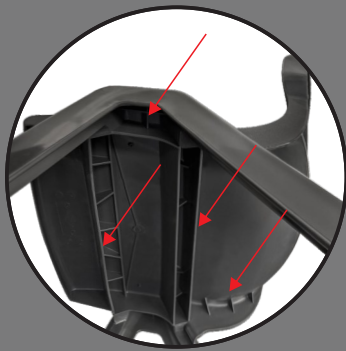

ERGOSTACK

Mile End | Office Furniture
EST. 1981

"love your work!"

107 Henley Beach Rd. Mile End
mileendofficefurniture.com.au
+618 8229 7676
sales@officefurniture.net.au

Tried and tested, the original trademarked Ergostack student chair range offers supreme student ergonomics, contemporary styling, unmatched durability and unbeatable economy.

Now available in a range of six popular, contemporary colours and four heights (300mm H in dark grey and blue only) the Ergostack is designed to suit all modern learning environments.

Internationally industry rated through the recognised standards via SGS and meeting Australian and New Zealand standards, AS/NZ 4610.2 to ensure durability through the rigours of each chair's lifespan. Ergostack is backed by a 5 year warranty.

Available in 4 heights; 300, 360, 405 & 460mm (300 available in only dark grey and blue)

Durable:
Improved model now includes improved structure.

Economical:
Adelaide's most cost effective student seating.

Ergonomic:
Ergonomic lumbar curvature design

Junior
300mm
Age 3 - 5
(Dark grey & blue only)

Size One
360mm
Age 4 - 6

Size Two
405mm
Age 7 - 10

Size Three
460mm
Age 10 - 18

DARK GREY

BLUE

AQUA