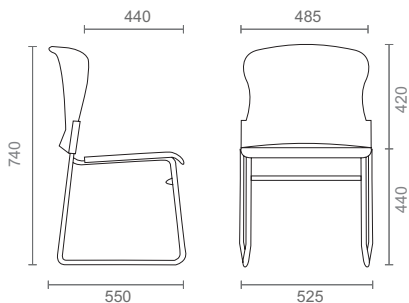

The perfect multipurpose chair for large auditoriums, reception areas, classrooms, resource centres & staff rooms.

Ergonomically designed, stackable, linkable and economical. Adam is Australia's most popular visitor chair still originally from Mile End Office Furniture, the best price for the full range of Adam chairs!

Shell Structure

Two-piece shell of injection-moulded polypropylene in 3 standard colour options; black, charcoal and navy.

Stackable

Stackable chairs for easy packing of chairs in multipurpose situations. Optional dolly available on request. Dolly can stack up to 10 chairs.

Linking

Standard with linking brackets to the sled frame for quickly assembling chairs into auditorium and visitor seating rows.

Comfort

Purposefully curved to comfortably hold the users back whilst offering lumbar support. Available with or without seat & back pad.

Low Maintenance

Australian standards approved by AFRDI

Frame

Fully welded steel, polished chrome sled base frame with weight load capacity to 150kg.

Optional standard or custom upholstery.